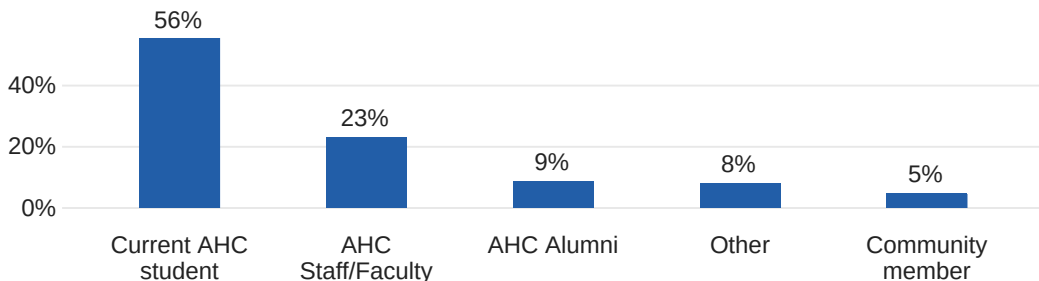

Athletics Branding Survey Fall 2021

AHC Athletics researched revisions to logo and look, including suggestions to update the college mascot. Survey was sent to AHC campus and community members.

Q2 - Please select the role that best describes you:

965 Responses