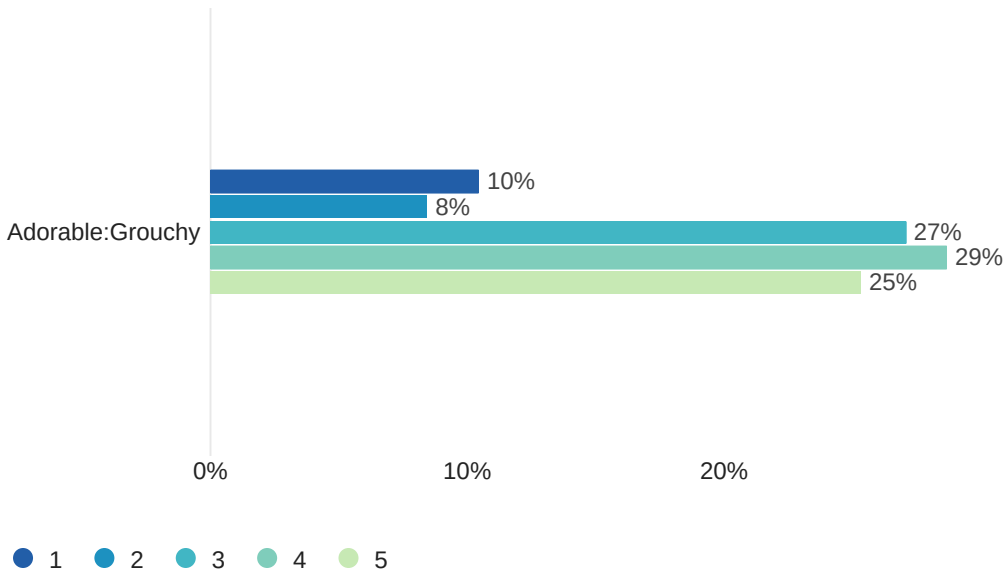

### Q6 - Which is the Allan Hancock College mascot?

892 Responses

### Q7 - What is the Allan Hancock College mascot's name?

693 Responses

Q8 - Below is a set of scales with adjectives used to describe mascots. For each...

775 Responses

Q8 - Below is a set of scales with adjectives used to describe mascots. For each...