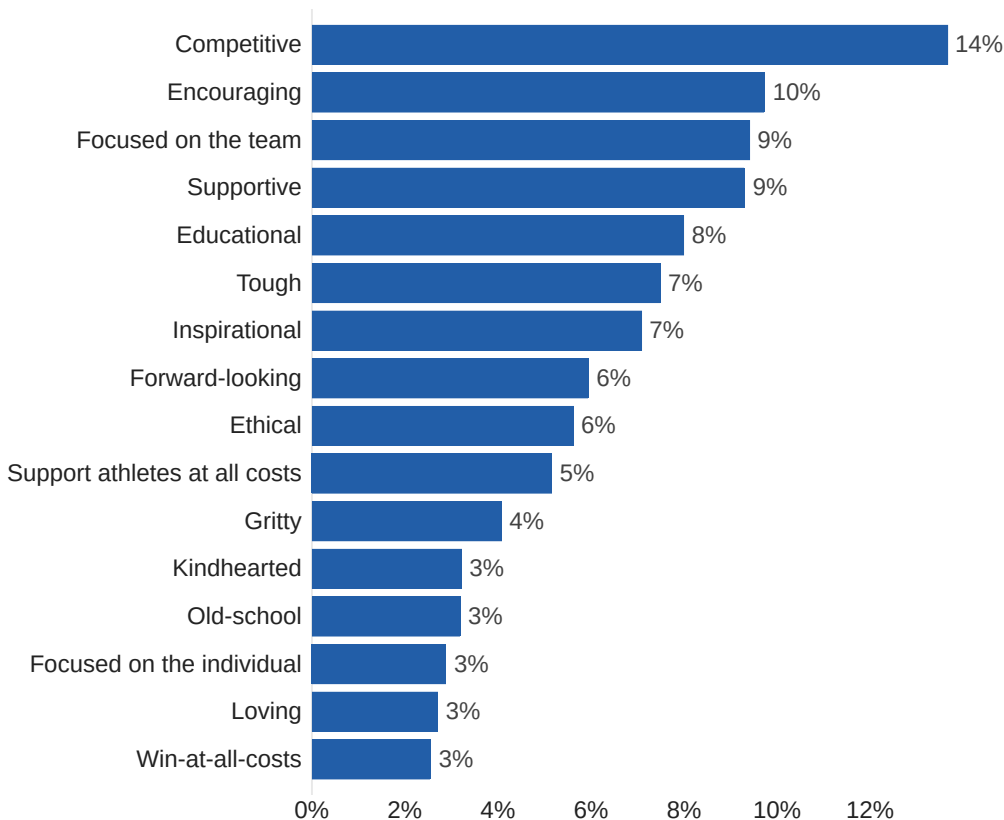

### Q12 - Below is a set of bulldog face images. Select the image you like the least.

749 Responses

### Q13 - Now, select the image you like the most.

732 Responses

Q15 - Please select all the characteristics below that describe the Allan Hancock College athletics program. (Select all that apply)

637 Responses