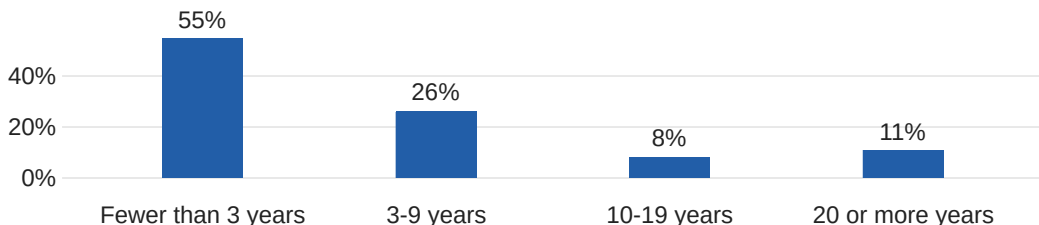

Q3 - How long have you been a part of Allan Hancock College community?

934 Responses